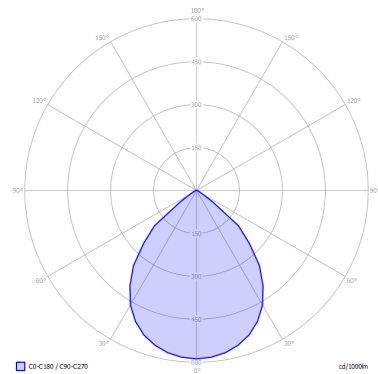

NAUTILUS

Ceiling

FEATURES

- Frame:** Metal
- Diffusor:** None
- Dimmable:** Yes
- Dimmer:** Not Included
- Bulb:** Included

BULB

LED DOB 3000K 1 x 15W | 1300 lm

LED DOB 2700K 1 x 15W | 1200 lm

SPECIFICATION SHEET

CERTIFICATION

PHOTOMETRIC CURVE

FRAME	DIFFUSOR	LED COLOUR	CODE
Chrome	None	2700K	165013
Matte Black 9005	None	2700K	165012
Matte Champagne	None	2700K	165033
Matte White 9010	None	2700K	165011
Chrome	None	3000K	165016
Matte Black 9005	None	3000K	165015
Matte Champagne	None	3000K	165034