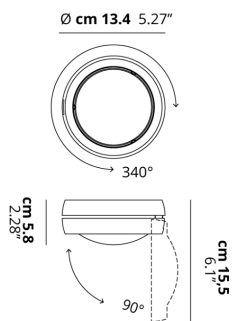

NAUTILUS

Ceiling

FEATURES

- Frame:** Metal
- Diffusor:** None
- Dimmable:** Yes
- Dimmer:** Not Included
- Bulb:** Included

BULB

LED DOB 3000K 1 x 15W | 1300 lm

LED DOB 2700K 1 x 15W | 1200 lm

SPECIFICATION SHEET

CERTIFICATION

PHOTOMETRIC CURVE

FRAME	DIFFUSOR	LED COLOUR	CODE
Chrome	None	2700K	165013
Matte Black 9005	None	2700K	165012
Matte Champagne	None	2700K	165033
Matte White 9010	None	2700K	165011
Chrome	None	3000K	165016
Matte Black 9005	None	3000K	165015
Matte Champagne	None	3000K	165034

FRAME	DIFFUSOR	LED COLOUR	CODE
<input type="radio"/> Matte White 9010	None	3000K	165014